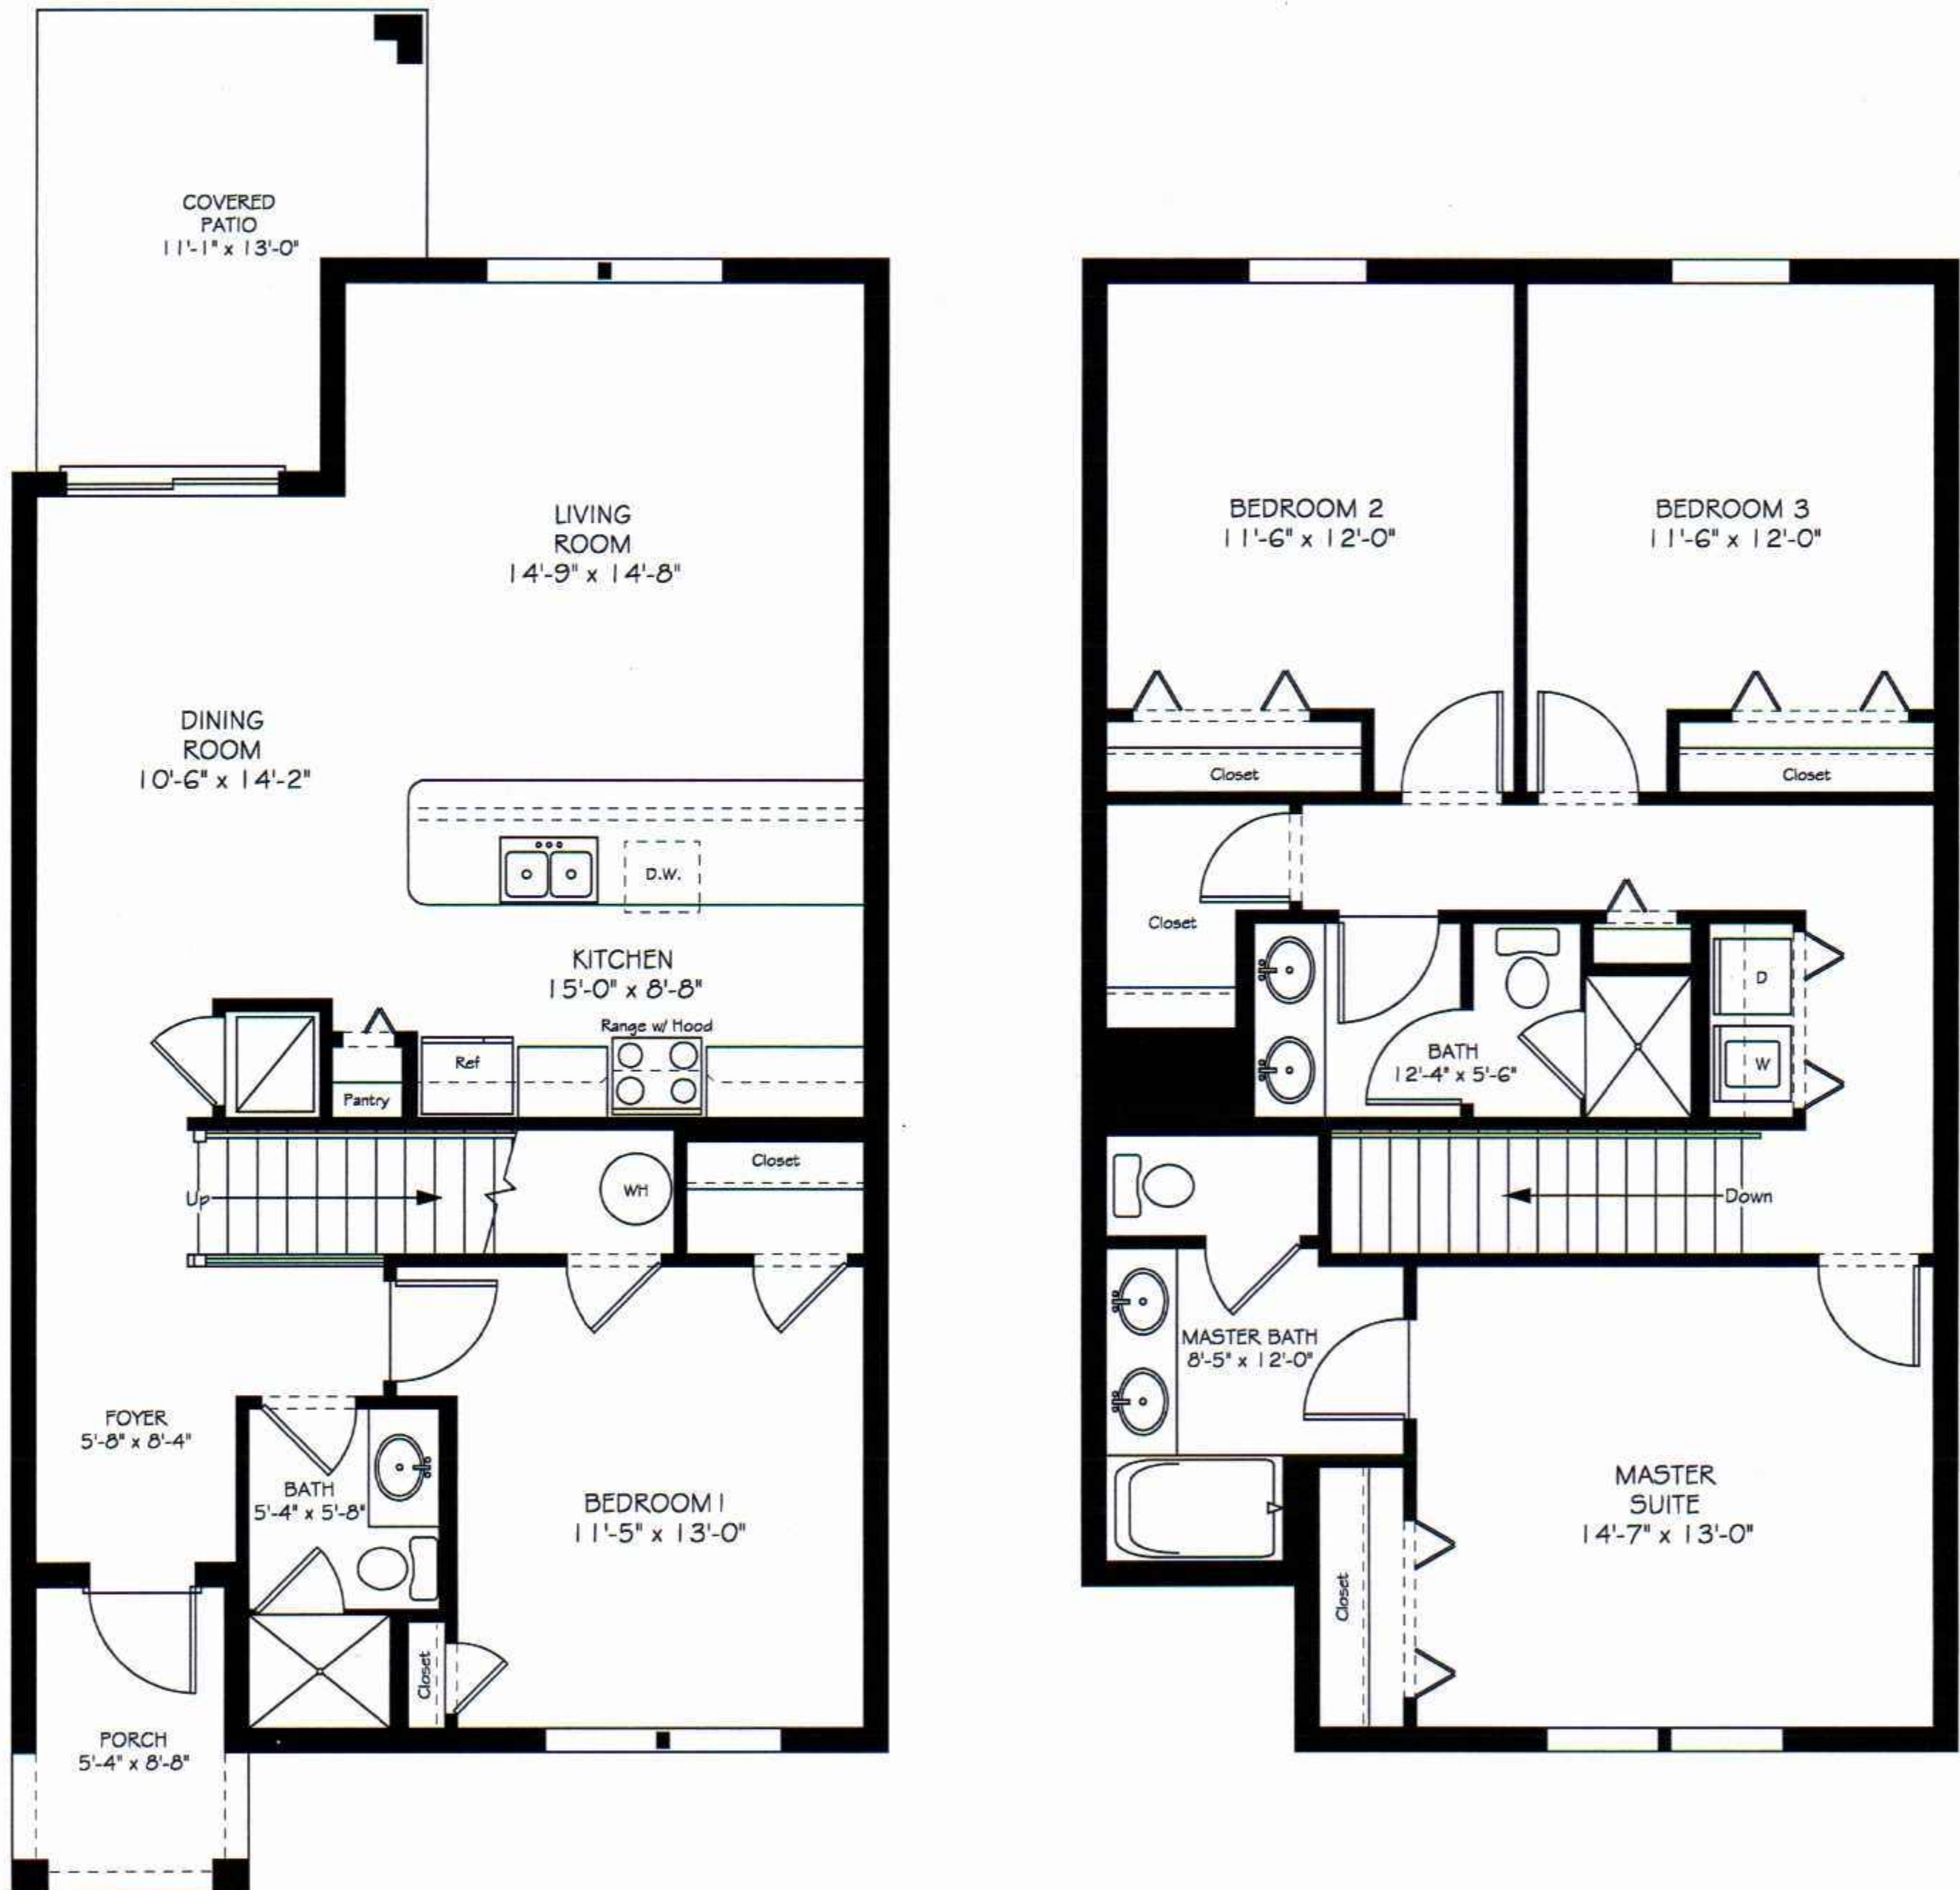

The Sabal Palm

4 Bedrooms | 3 Baths | Covered Patio
1,914 Square Feet

LENNAR.COM

In our continuing efforts to improve our product, Lennar reserves the right to revise specifications and dimensions without notice. All dimensions are approximate.