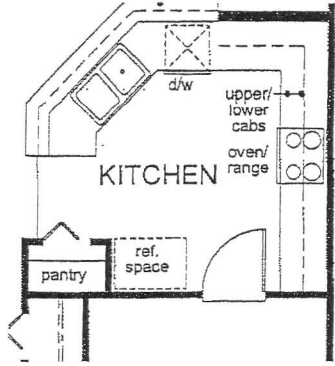

FIRST FLOOR PLAN

SECOND FLOOR PLAN

SEASONS COLLECTION

222.1290

UPGRADED KITCHEN

GARDEN TUB W/ SHOWER  
AND LOW WALL  
AT MASTER BATH

FIRST FLOOR  
OPTION FEATURES

COVERED PATIO

SECOND FLOOR  
OPTION FEATURES

GARDEN TUB W/ SHOWER AND LOW WALL AT MASTER BATH