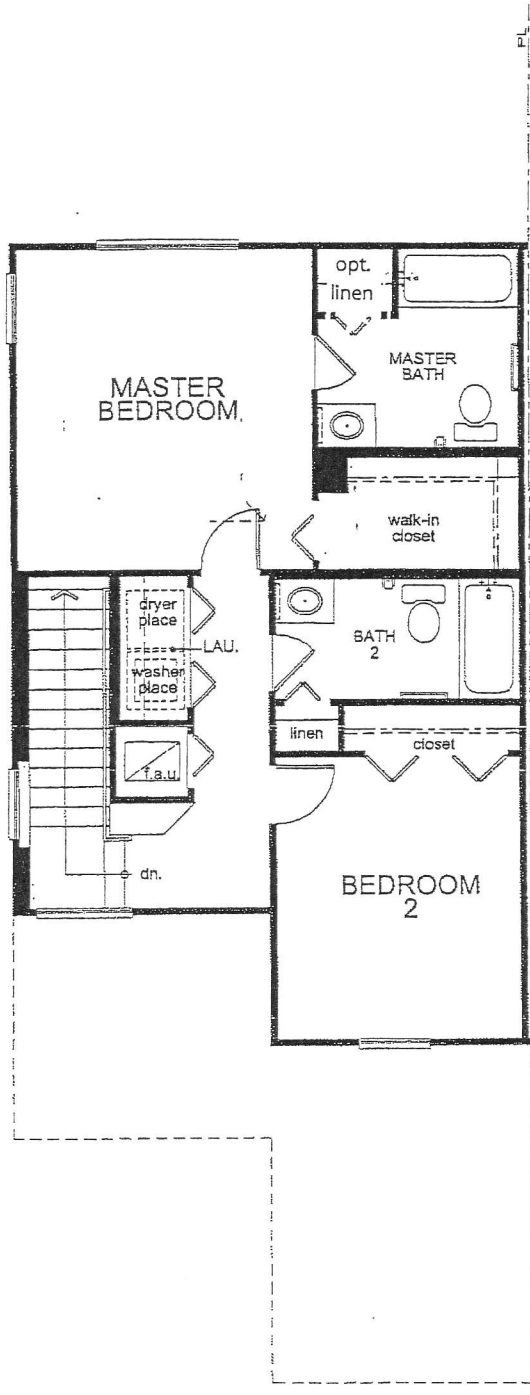

FIRST FLOOR PLAN

SECOND FLOOR PLAN

SEASONS COLLECTION

222.1290

UPGRADED KITCHEN

GARDEN TUB W/ SHOWER  
AND LOW WALL  
AT MASTER BATH

FIRST FLOOR  
OPTION FEATURES

COVERED PATIO

SECOND FLOOR  
OPTION FEATURES

GARDEN TUB W/ SHOWER AND LOW WALL AT MASTER BATH